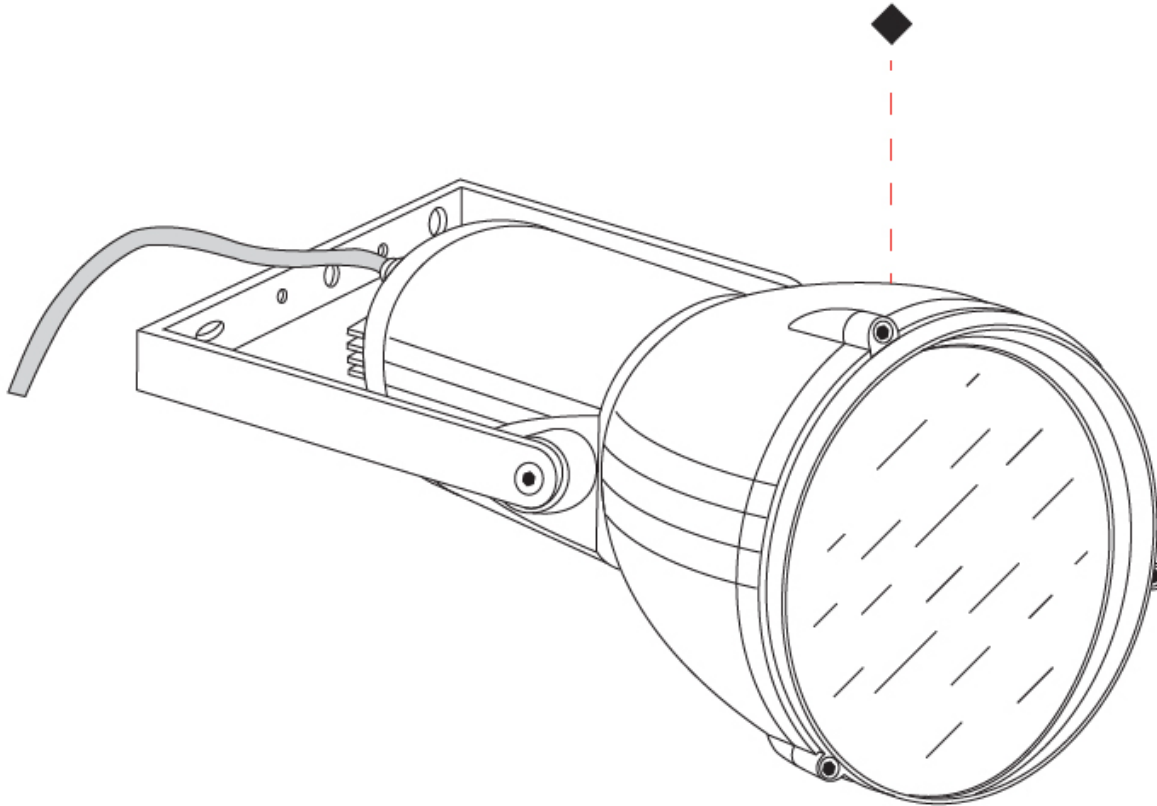

MINI REEF SURFACE

E10F0015-

PROJECT	_____
TYPE	_____
SPECIFIER	_____
QUANTITY	_____
DATE	_____

E